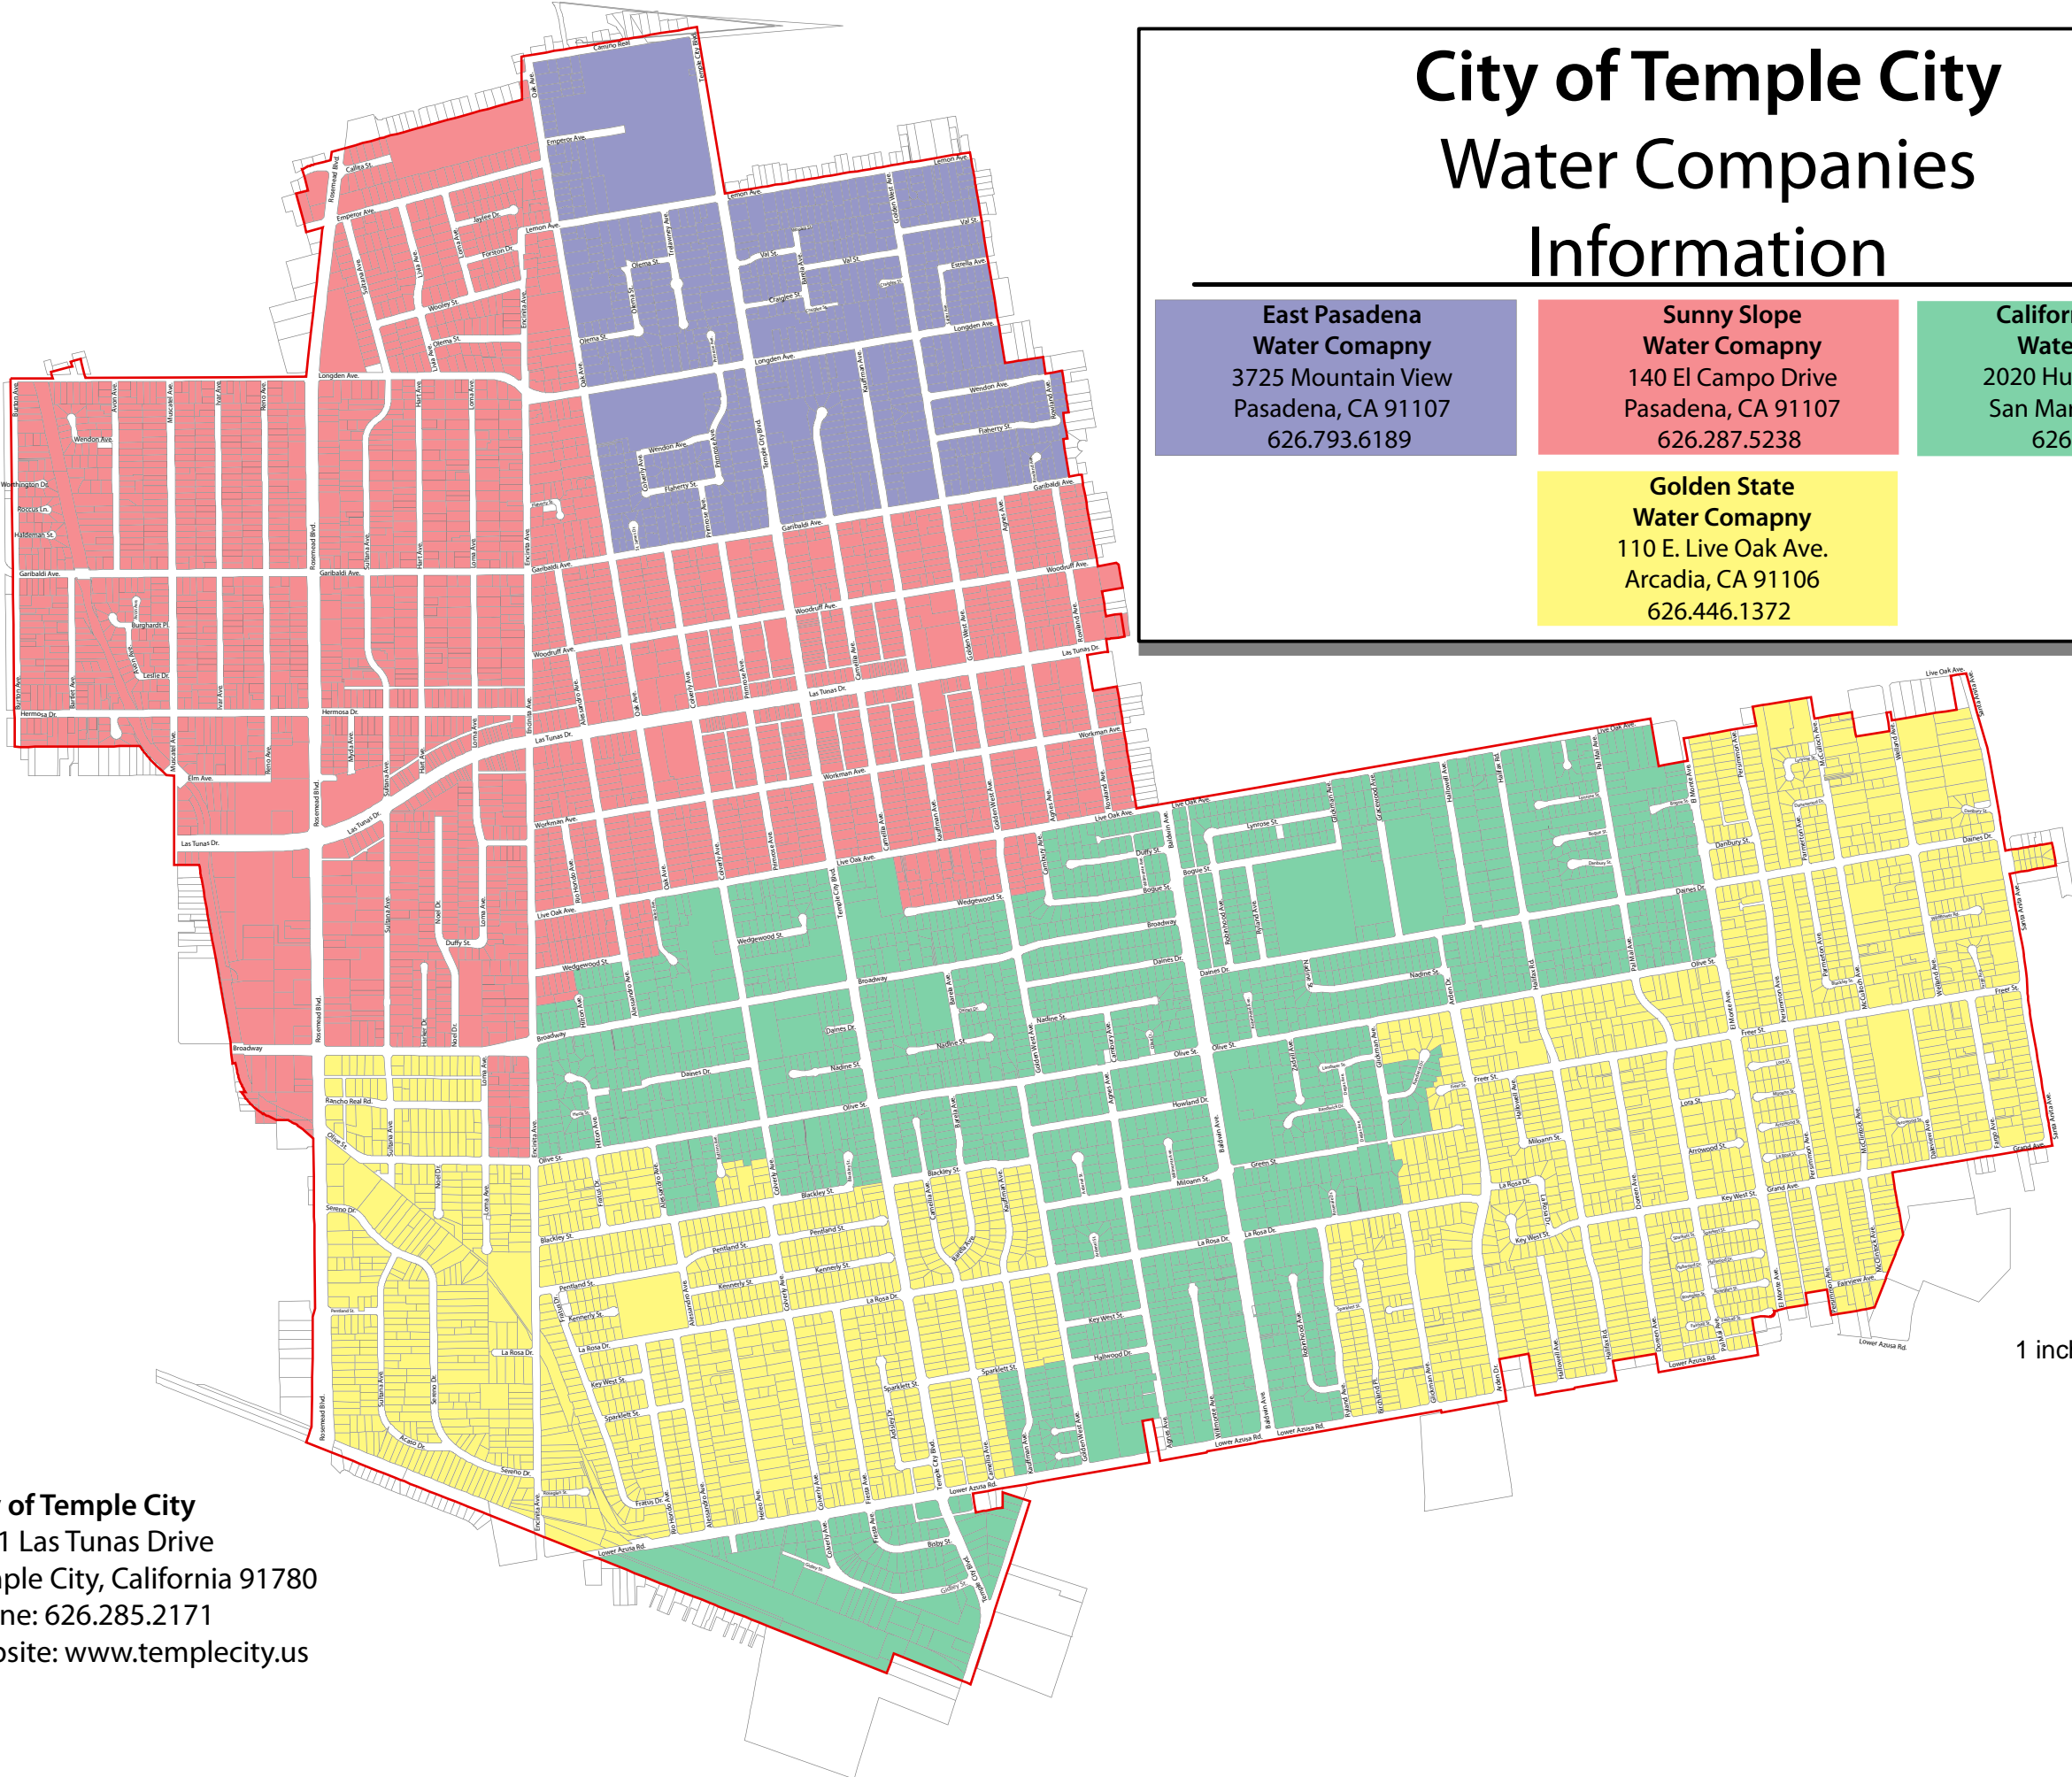

City of Temple City Water Companies Information

**East Pasadena
Water Comapny**
3725 Mountain View
Pasadena, CA 91107
626.793.6189

**Sunny Slope
Water Comapny**
140 El Campo Drive
Pasadena, CA 91107
626.287.5238

**California American
Water Comapny**
2020 Huntington Drive
San Marino, CA 91108
626.289.7821

**Golden State
Water Comapny**
110 E. Live Oak Ave.
Arcadia, CA 91106
626.446.1372

1 inch = 1,400 feet

City of Temple City
9701 Las Tunas Drive
Temple City, California 91780
Phone: 626.285.2171
Website: www.templecity.us